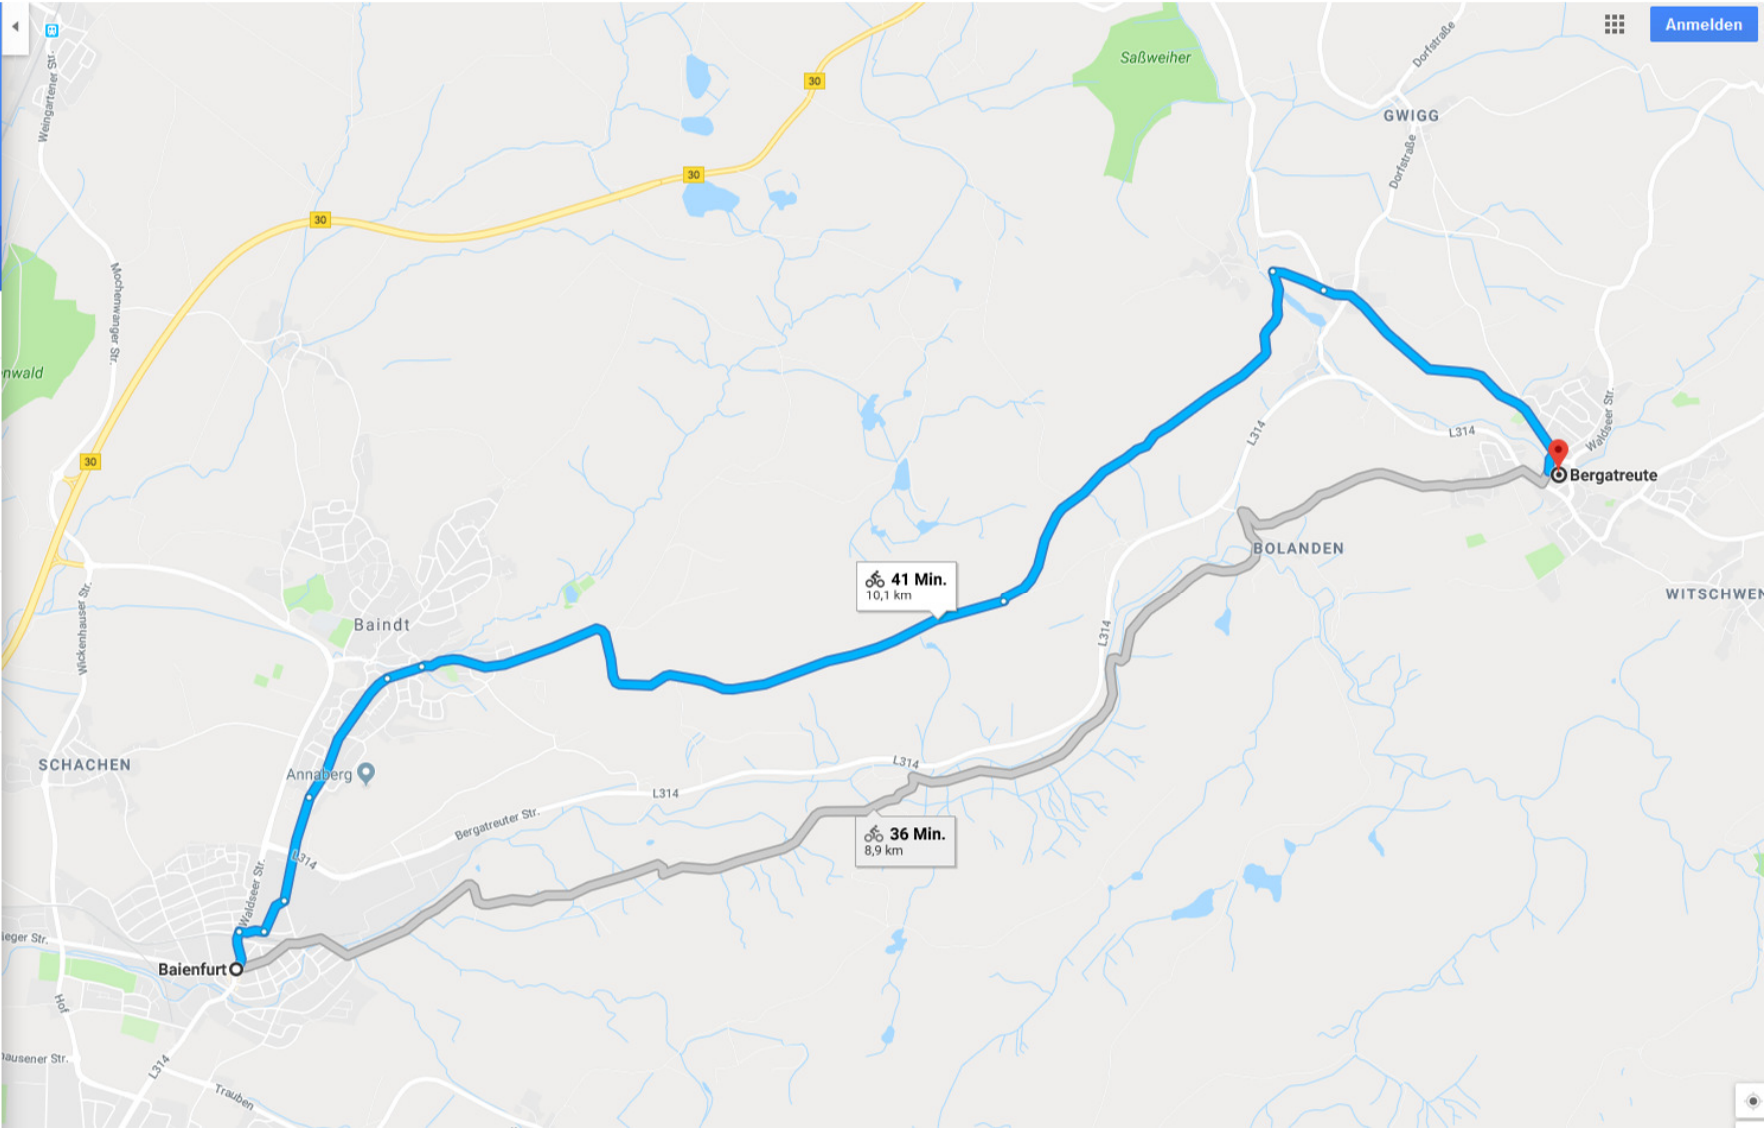

Anlage 1 zu TOP 9

Navigation sidebar with icons for car, bus, walking, cycling, and train. The destination is set to Bergatreute. A sidebar menu includes 'Baienfurt', 'Bergatreute', and 'Reiseziel hinzufügen'. Below this is an 'OPTIONEN' section with a button 'Wegbeschreibung auf mein Smartphone senden'. Two cycling route options are listed: 'über K7939' (41 Min., 10,1 km) and 'über Steige' (36 Min., 8,9 km). A profile view shows a height difference of 165 m up and 30 m down, with a scale from 458 m to 601 m.